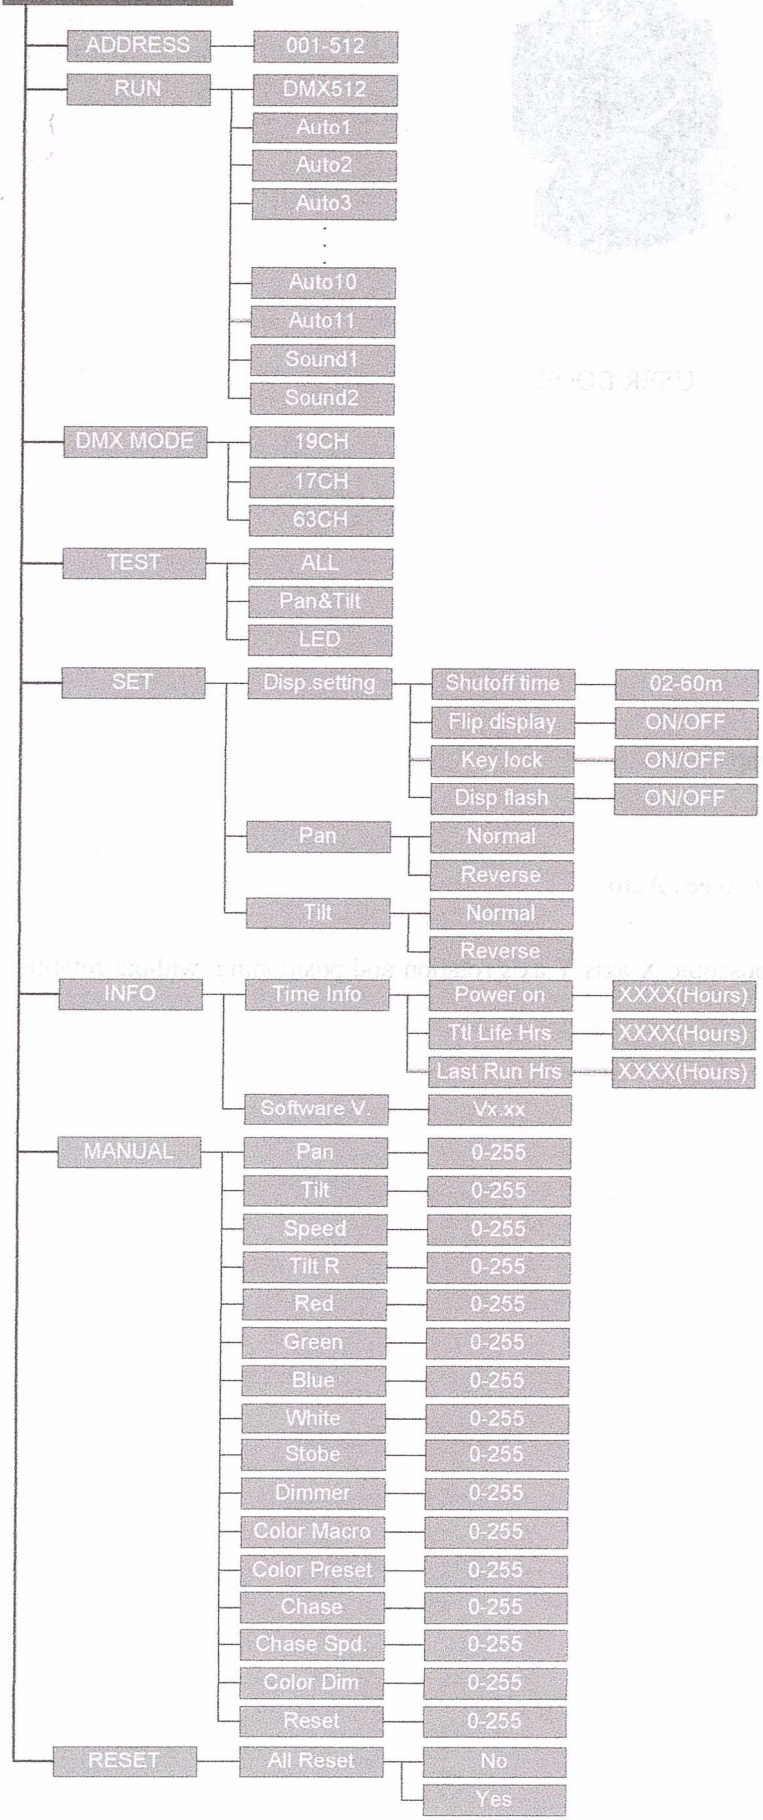

Menu Tree

DMX channel S functions and their values(63 DMX CHANNELS)							
Mode/Channel			Value	Function			
19CH	17CH	63CH					
1	1	1		PAN Movement 8bit			
			0-255	Pan Movement			
2		2		Pan Fine 16bit			
			0-255	Fine control of Pan Movement			
3	2	3		TILT Movement 8bit			
			0-255	Tilt Movement			
4		4		Tilt Fine 16bit			
			0-255	Fine control of Tilt Movement			
5	3	5		Speed Pan/Tilt movement			
			0-225	max to min speed			
			226-235	Blackout by movement			
6	4	6		Tilt Motor continuous rotation			
			0-127	No function			
			128-189	Forwards Tilt rotation from fast to slow			
			190-193	No rotation			
7	5			Red LED – all arrays			
			0-255	Red(0-Black, 255-100% Red)			
			8	6			Green LED – all arrays
						0-255	Green (0-Black, 255-100% Green)
9	7			Blue LED – all arrays			
			0-255	Blue (0-Black, 255-100% Blue)			
10	8			White LED – all arrays			
			0-255	White (0-Black, 255-100% White)			
11	9	7		Shutter, Strobe			
			0-31	Led turn off			
			32-63	Led turn on			
			64-95	Strobe effect slow to fast			
			96-127	Led turn on			
			128-159	Pulse-effect in sequences			
			160-191	Led turn on			
			192-223	Random strobe effect slow to fast			
			224-255	Led turn on			
		16		Red LED – all arrays 1			
			0-255	Red(0-Black, 255-100% Red)			
		17		Green LED – all arrays 1			
			0-255	Green (0-Black, 255-100% Green)			
		18		Blue LED – all arrays 1			
			0-255	Blue (0-Black, 255-100% Blue)			
		19		White LED – all arrays 1			
			0-255	White (0-Black, 255-100% White)			
			.....	.....			
		60		Red LED – all arrays 12			
			0-255	Red(0-Black, 255-100% Red)			
		61		Green LED – all arrays 12			
			0-255	Green (0-Black, 255-100% Green)			
		62		Blue LED – all arrays 12			
			0-255	Blue (0-Black, 255-100% Blue)			
		63		White LED – all arrays 12			
			0-255	White (0-Black, 255-100% White)